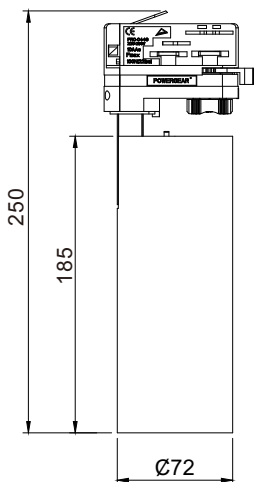

LED TRACK LIGHT-

Model	TH30/WH/TC TH30/BK/TC
Material	Die-casting Aluminum
Finished Color	White/Black
Lumen	2400lm
Power	30W
Beam Angle	23° / 38° / 45° / 60°
Ra	80/90
Tri-CCT	3000K&4000K&5000K
Input Voltage	AC220-240V 50/60Hz
IP Rate	IP20
Dimension	Ø72*H250mm
Packaging	100*100*275mm
Carton Size	415*415*300mm 16pcs/CTN