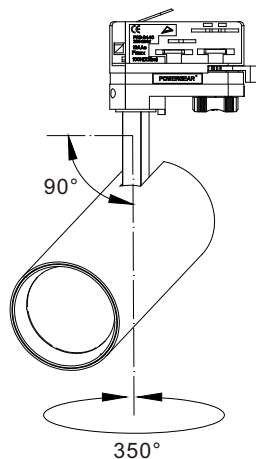

LED TRACK LIGHT-

Model	TH30/WH/TC TH30/BK/TC
Material	Die-casting Aluminum
Finished Color	White/Black
Lumen	2400lm
Power	30W
Beam Angle	23° / 38° / 45° / 60°
Ra	80/90
Tri-CCT	3000K&4000K&5000K
Input Voltage	AC220-240V 50/60Hz
IP Rate	IP20
Dimension	Ø72*H250mm
Packaging	100*100*275mm
Carton Size	415*415*300mm 16pcs/CTN